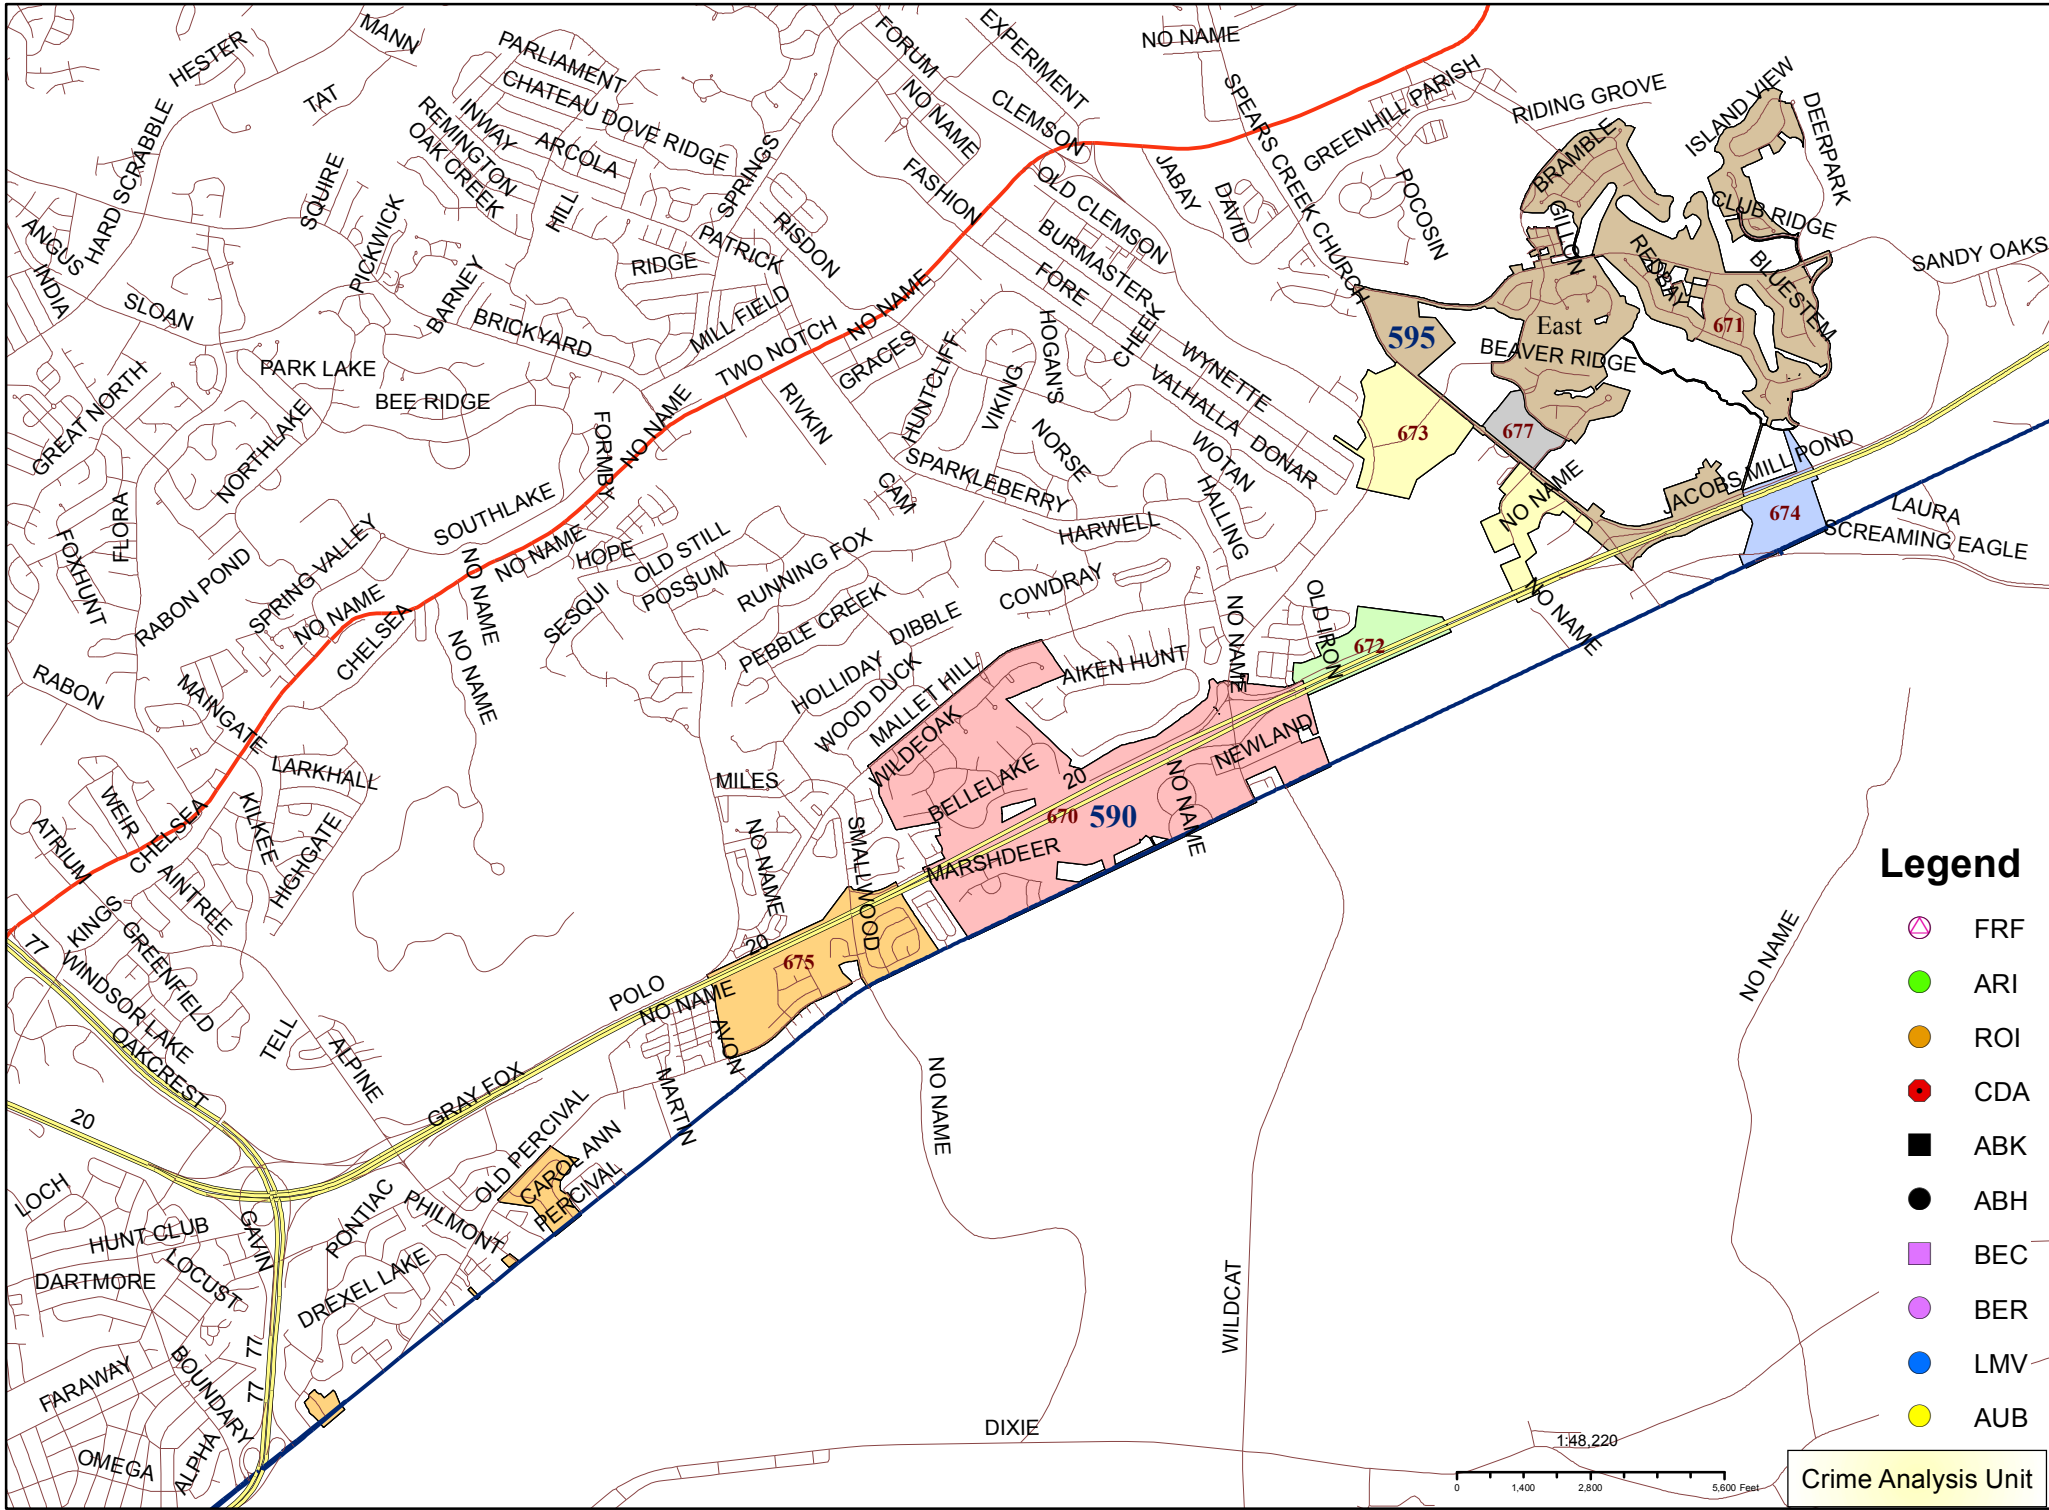

# EAST REGION CRIME FOR FEBRUARY 13 - 26, 2012

## Legend

- FRF
- ARI
- ROI
- CDA
- ABK
- ABH
- BEC
- BER
- LMV
- AUB